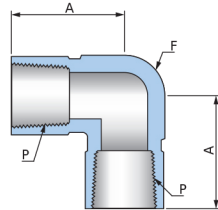

Female Elbow

PFE

Connects Male Pipe to Male Pipe

Part No.	Pipe Size	Dimensions (mm)	
	P	A	F
PFE-02	1/8	23.0	5/8
PFE-04	1/4	28.7	11/16
PFE-06	3/8	27.0	15/16
PFE-08	1/2	39.0	1

Dimensions are for reference only and are subject to change without prior notice.